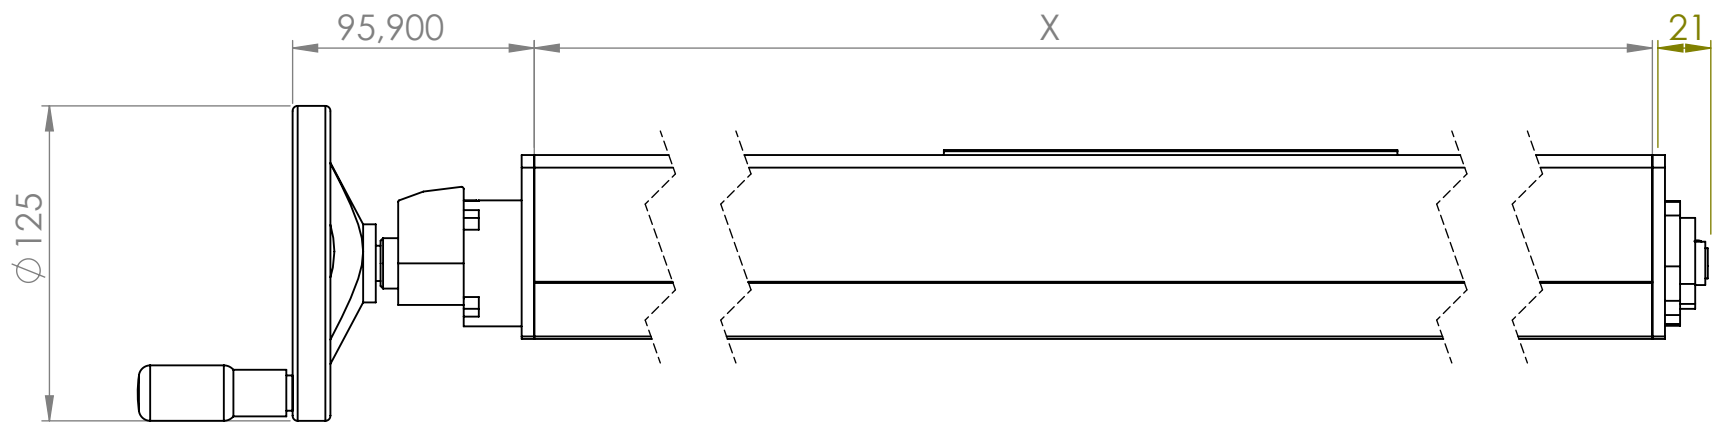

4

3

2

1

B

B

Optio:  
analoginen näyttö

20mm kuulajohde x 2

		UNLESS OTHERWISE SPECIFIED:		NAME	DATE		
		DIMENSIONS ARE IN INCHES		DRAWN		TITLE:	
		TOLERANCES:		CHECKED			
		FRACTIONAL ±		ENG APPR.			
		ANGULAR: MACH ± BEND ±		MFG APPR.			
		TWO PLACE DECIMAL ±		Q.A.			
		THREE PLACE DECIMAL ±		COMMENTS:			
		INTERPRET GEOMETRIC TOLERANCING PER:				SIZE	DWG. NO.
		MATERIAL				<b>B</b>	PR20TR kok
NEXT ASSY	USED ON	FINISH				SCALE: 1:3	WEIGHT:
APPLICATION		DO NOT SCALE DRAWING					REV
							SHEET 1 OF 1