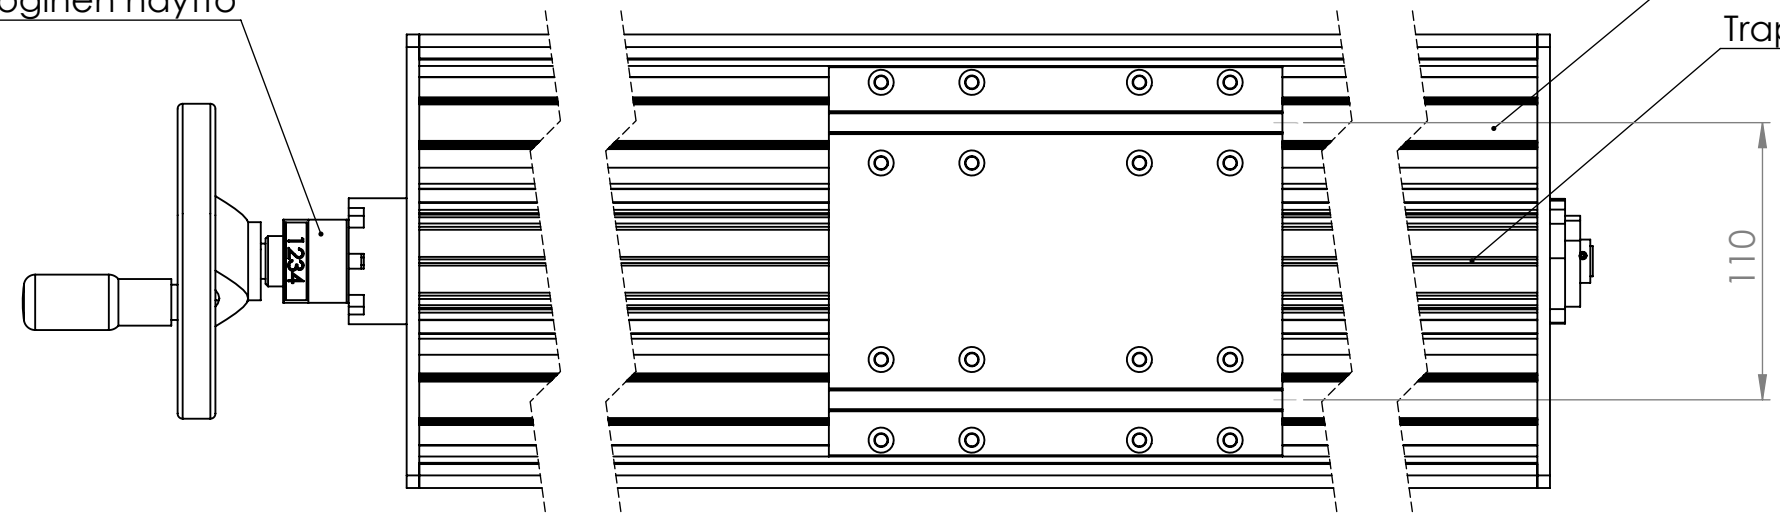

Optio:
analoginen näyttö

20mm kuulajohde x 2

Trapestiruuvi 16x4