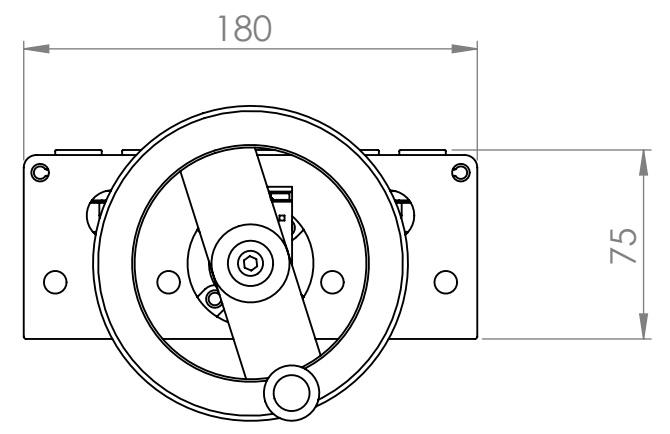

4

3

2

1

B

B

Optio:  
analoginen näyttö

20mm kuulajohde x 2

		UNLESS OTHERWISE SPECIFIED:		NAME	DATE		
		DIMENSIONS ARE IN INCHES		DRAWN		TITLE:	
		TOLERANCES:		CHECKED			
		FRACTIONAL ±		ENG APPR.			
		ANGULAR: MACH ± BEND ±		MFG APPR.			
		TWO PLACE DECIMAL ±		Q.A.			
		THREE PLACE DECIMAL ±		COMMENTS:			
		INTERPRET GEOMETRIC TOLERANCING PER:				SIZE	DWG. NO.
		MATERIAL				<b>B</b>	PR20TR kok
NEXT ASSY	USED ON	FINISH				SCALE: 1:3	WEIGHT:
APPLICATION		DO NOT SCALE DRAWING					REV
							SHEET 1 OF 1